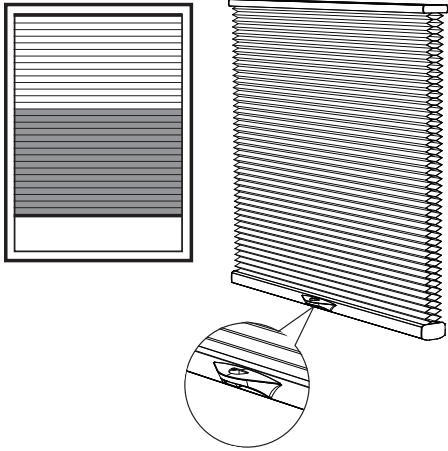

TRILIGHT CONFIGURATION SPECIFICATIONS

TRILIGHT – CORDLESS LIFT & LOCK

CORDLESS LIFT & LOCK – SIZE STANDARDS			
	All Light Filtering Fabrics	All Blackout Fabrics	2" Hybrid Pleat Fabrics
Min. Width (net)	12"	12"	12"
Max. Width	84"	84"	84"
Max. Width - End Mount	48"	48"	42"
Min. Height	12"	12"	12"
Max. Height	84"	84"	84"
Max. Area (sq. ft.)	49	49	49

*Maximum width on Whisper Sheer is 83", all other patterns 84".

TriLight **not available** with 1-1/4" fabrics

Options:

- Color-Coordinated painted rails - no extra charge
  - Headrail, bottomrail, and middle rail, end caps, cord loops, and handles will color-coordinate to the bottom (honeycomb) fabric
- Fabric wrapped rails - surcharge applies
  - fabric wrapped headrail, bottomrail, and middle rail, end caps, cord loops, and handles will coordinate to the bottom (honeycomb) fabric

Must be specified when order is placed.

TriLight option not available on 1-1/4" Pleat Fabrics.

FINISHED DIMENSIONS

Adjustments are taken from ordered dimensions.
Measurements may vary +/- 1/8".

SoftStyle   2" Hybrid Pleat

Inside (IB) Mounts		
Headrail unit	- 1/4"	- 1/4"
Shade height	ordered height	ordered height
Fabric width	- 3/8"	- 3/8"
End (EB) Mounts		
Headrail unit	- 1/2"	- 1/2"
Shade height	ordered height	ordered height
Fabric width	- 5/8"	- 5/8"
Outside (OB) Mount		
Headrail unit	ordered width	ordered width
Shade height	ordered height	ordered height
Fabric width	- 1/8"	- 1/8"

MOUNTING REQUIREMENTS

Use a metal tape measure for all measurements.

SoftStyle   2" Hybrid Pleat

Inside (IB) & End (EB) Mounts		
Minimum mounting depth	1-1/4"	1-1/4"
Minimum mounting depth, flush mount:	2-1/4"	2-1/4"
End (EB) Mounts		
Minimum flat vertical surface	2"	2"
Outside (OB) Mount		
Minimum flat vertical surface	1"	1"

NOTE: Inside mount with hold down brackets deductions:

- Headrail -1/2"
- Fabric -5/8"
- Bottomrail -1/2"