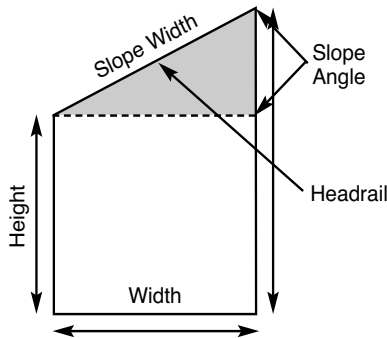

SPECIALTY SIZE STANDARDS & MEASURING INFORMATION

NOTE: Use metal tape measure for all measurements. Measures to 1/8 inch.

CIRCLES, QUARTER CIRCLES & ANGLE CUTS (TEMPLATE REQUIRED)

Refer to "Extra Charge Options" for Surcharge and Price Information

INSIDE MOUNT

Locate shape of window.
Width: Measure exact width(s)
Height: Measure exact height(s)
Diagonal: Measure height of diagonal(s) (for Angle Cuts)

OUTSIDE MOUNT

Locate shape of window.
Width: Measure desired width(s)
Height: Measure desired height(s)
Diagonal: Measure length of diagonal(s) (for Angle Cuts)

CIRCLES & QUARTER CIRCLE (TEMPLATE REQUIRED)

SIZE STANDARDS	
	All Fabrics
Min. Width (diameter)	12"
Max. Width (diameter)	42"
Min. Height	N/A
Max. Height	N/A

Not available with 2" Hybrid Pleat

SIZE STANDARDS	
	All Fabrics
Min. Width (diameter)	12"
Max. Width (diameter)	42"
Min. Height	N/A
Max. Height	N/A

Not available with 2" Hybrid Pleat

Non-operable ONLY

ANGLE CUTS (TEMPLATE REQUIRED)

ANGLED TOP (TEMPLATE REQUIRED)

Non-operable ONLY