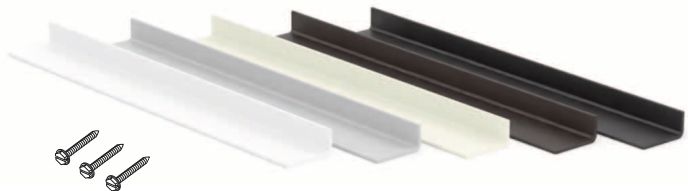

*Effective on Continuous Cord Loop orders placed after 5/14/2024

STACK CHART

Family	48" Shade Drop	72" Shade Drop	84" Shade Drop	120" Shade Drop
Softstyle Light Filtering - Large Single Cell	1"	1-1/2"	1-3/4"	2-1/2"
Softstyle Light Filtering - Small Single Cell	1-1/8"	2"	2-1/4"	2-7/8"
Softstyle Light Filtering - Double Cell	1-5/8"	2-1/2"	2-5/8"	3-5/8"
Softstyle Light Filtering - 1-1/4" Single Cell (Max Drop 108")	1/2"	3/4"	1"	1-3/8"
Softstyle Blackout - Large Single Cell	7/8"	1-1/4"	1-1/2"	1-1/2"
Softstyle Blackout - Small Single Cell	7/8"	1-1/2"	1-3/4"	2"
Softstyle Blackout - Double Cell	3/4"	1-1/4"	1-1/2"	3"
Softstyle Blackout - 1-1/4" Single Cell (Max Drop 108")	3/4"	1-1/8"	1-1/4"	1-5/8"
Softstyle Subdue Blackout - Large Single Cell	1-1/2"	2"	2-1/8"	2-1/2"
Softstyle Beginnings Light Filtering - Large Single Cell	1"	1"	1-1/4"	1-3/4"
Softstyle Beginnings Light Filtering - Double Cell	1-1/8"	1-7/8"	2"	2-1/2"
2" Hybrid Pleat - Light Filtering	3/4"	1-1/8"	1-1/2"	1-3/4"
2" Hybrid Pleat - Blackout	1"	1-1/4"	1-3/4"	2-1/8"

PRIVACY LIGHT BLOCK

Privacy Light Block

- Available in 5 colors: White, Gray, Vanilla, Bronze and Black
- Inside Mount Only

Surcharge applies; refer to price grids section.